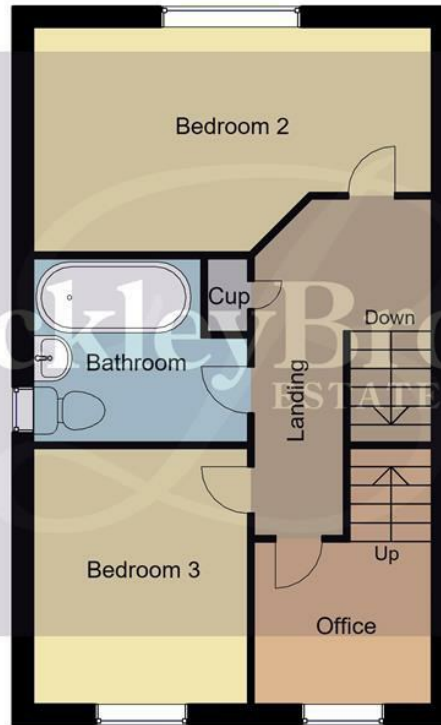

Ground Floor  
36 sq.m / 36 sq.ft  
Approx.

First Floor  
36 sq.m / 389.36 sq.ft  
Approx.

Second Floor  
33 sq.m / 356.41 sq.ft  
Approx.

Whilst every attempt has been made to ensure the accuracy of the floor plan contained here, no responsibility is taken for incorrect measurements of doors, windows, appliances and room or any error, omission or misstatement. Exterior and interior walls are drawn to scale based on interior measurements. Any figure given is for initial guidance only and should not be relied on as basis of valuation. These plans are for marketing purposes only and should be used as such by any prospective purchase. Specially no guarantee is should not be relied on as a basis of valuation. These plans are for marketing purposes only and should be used as such by any prospective purchase. Specifically no guarantee is given on the total square footage of the property if quoted on this plan.